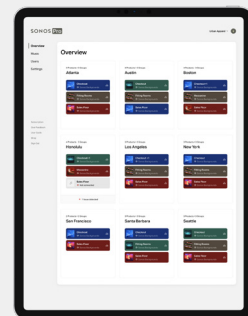

SONOS

Visit sonos.com for more information or to find an authorized installer near you.