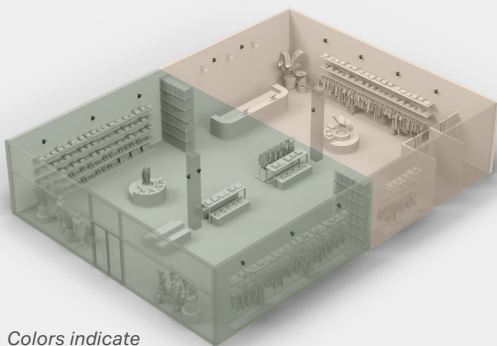

*Commercially licensed music is legally required in business environments.

Era 100 Pro Surface Mount (sold separately)

The Era 100 Pro Surface Mount provides flexible, secure speaker positioning and an elegant, clutter-free aesthetic. Mountable on virtually any surface, it includes built-in theft deterrence, 30° pan and tilt angles and 360° rotation. The mounting plate accommodates hidden or exposed cabling, for even more installation options.

Colors indicate different zones.

Zones: Streamlined system management

Enjoy easier system control with dedicated zones, where multiple speakers work together in sync. Play different music in each zone, and temporarily group zones together to manage sound in larger spaces or for specific events.