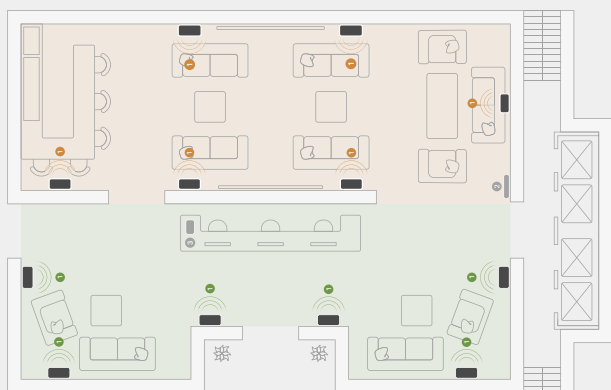

Zones: Streamlined system management

Enjoy easier system control with dedicated zones, where multiple speakers work together in sync. Play different music in each zone and temporarily group zones together to manage sound in larger spaces or for specific events.

With Sonos, every area of your establishment becomes an opportunity to elevate the customer experience and strengthen your brand presence.

Colors indicate different zones.

1 Era 100 Pro