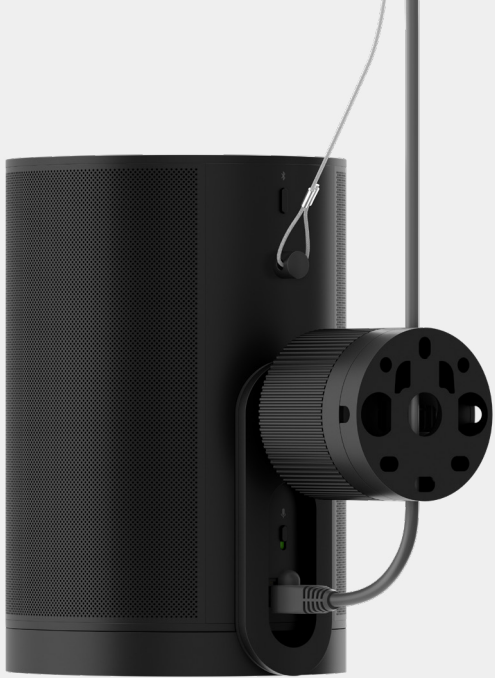

## Sonos Era 100 Pro

Era 100 Pro looks, sounds, and works like the Sonos speakers you know and love, but with key features for an installed system. Precision-engineered, Era 100 Pro packs beautifully rich and detailed sound into a sleek, versatile design.

Your installer can mount them on walls and ceilings, tuck them away in corners, or place speakers discreetly on shelves, and you can trust that they'll always deliver clear, even sound. An Ethernet port provides power, network connectivity, and seamless scalability.

## Sonos Era 100 Pro Surface Mount (sold separately)

The Era 100 Pro Surface Mount provides flexible, secure speaker positioning and an elegant, clutter-free aesthetic. Mountable on virtually any surface, it includes built-in theft deterrence, 30° pan and tilt angles and 360° rotation. The mounting plate accommodates hidden or exposed cabling for even more installation options.

## Sonos with PoE: Flexible, reliable, single-cable simplicity

Era 100 Pro leverages Power over Ethernet (PoE), which streamlines setup by combining power and data over a single network cable.

PoE gives you the flexibility to place your speakers wherever they will look and sound at their best - you're no longer limited by proximity to power outlets. PoE means you can count on a wired connection for enhanced reliability, speed, and performance. A secondary wireless connection provides even more flexibility. Integrate Era 100 Pro right into your current PoE setup alongside your existing cameras, monitors, VoIP phone system, and wireless access points. Enjoy convenient, cost-effective operation and peace of mind.