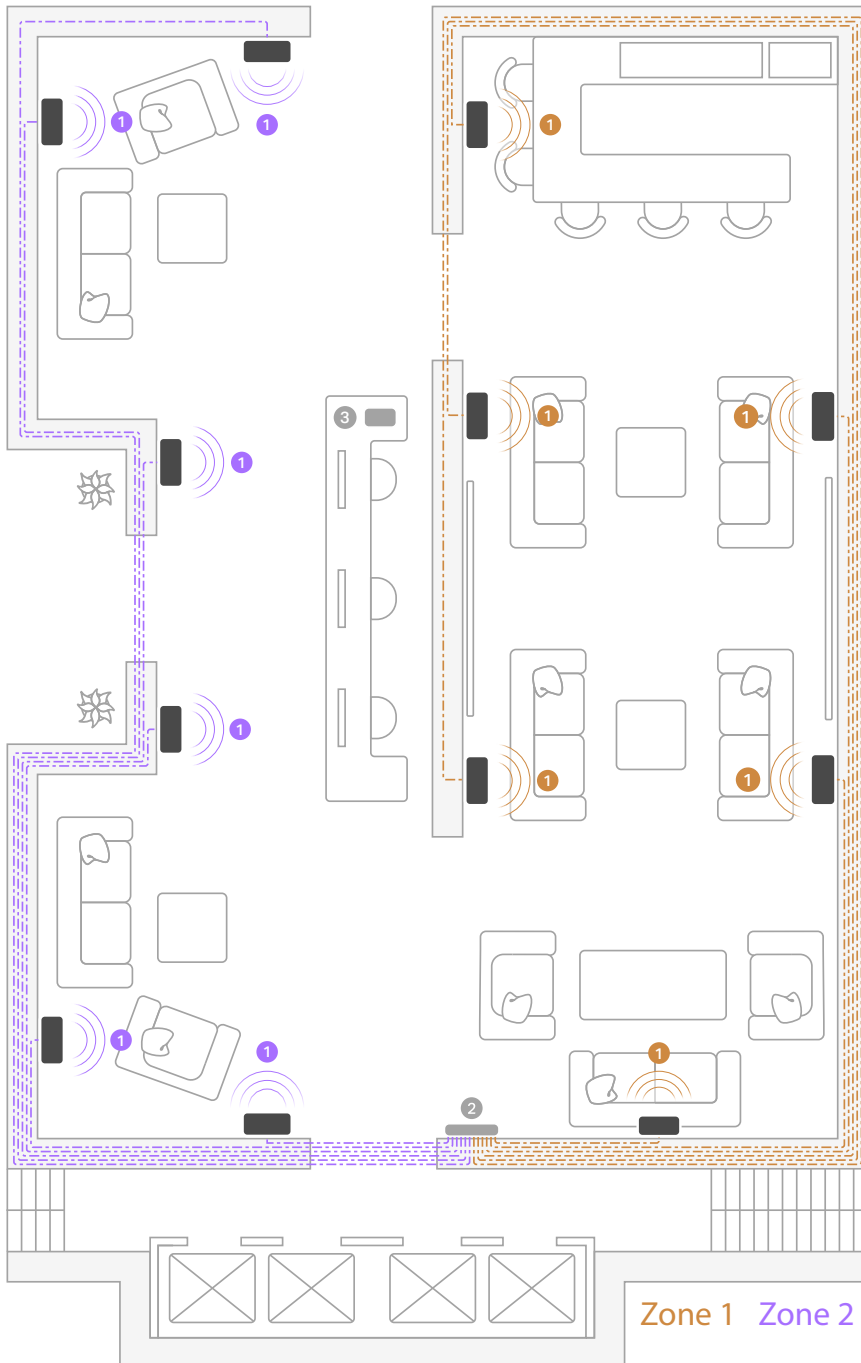

Sample system:

Era 100 Pro — PoE Switch — Mobile Device Controller

**Large restaurant** 6000 sq ft, 7 zones: Host stand / entrance area, five dining areas (two private dining rooms), bar area, chef's table by the kitchen, BOH, and restrooms

- ① Era 100 Pro
- ② PoE Switch
- ③ Mobile Device Controller
- Ethernet Cable

Zone 1   Zone 2   Zone 3   Zone 4   Zone 5   Zone 6   Zone 7

Sample system:

Era 100 Pro — PoE Switch — Mobile Device Controller

**Medium boutique hotel lobby and lounge**  
2500 sq ft, 2 zones

- ① Era 100 Pro
- ② PoE Switch
- ③ Mobile Device Controller
- Ethernet Cable