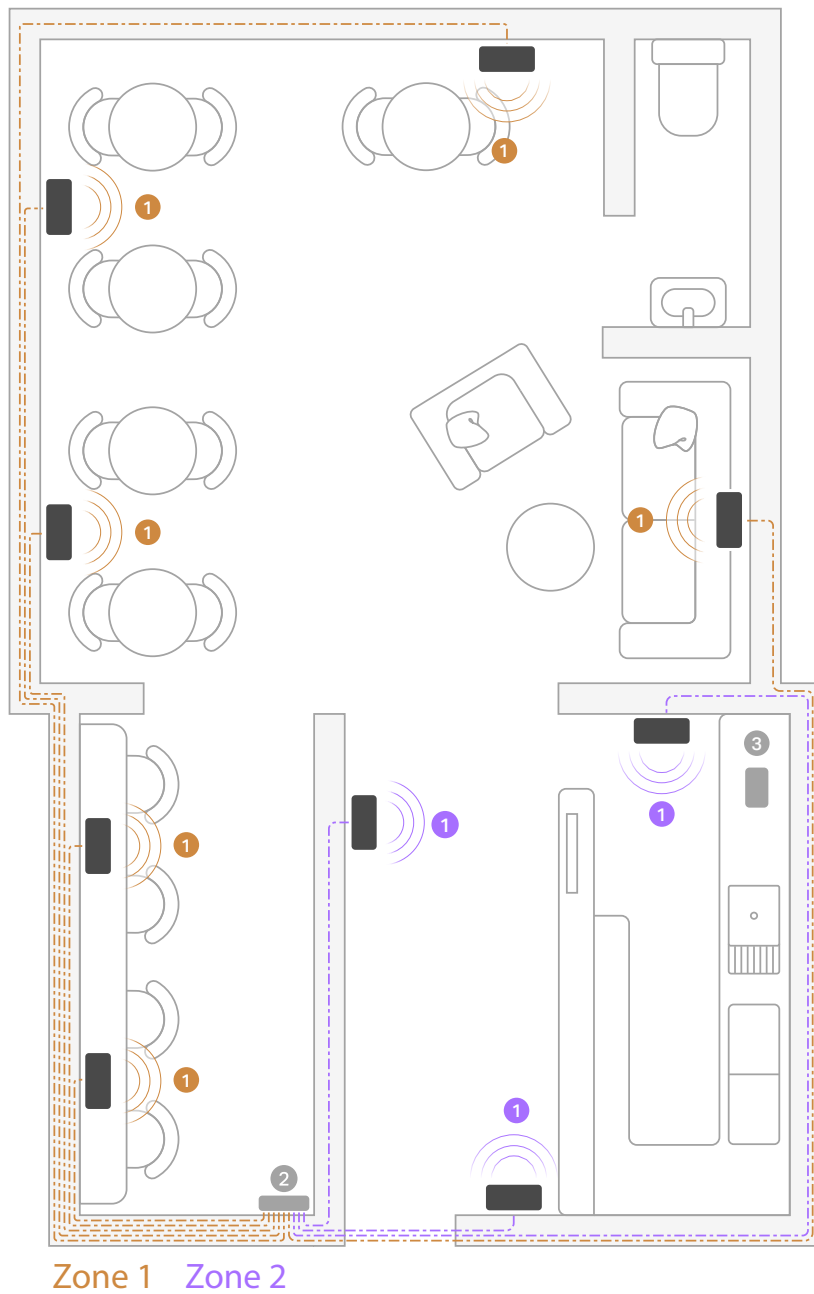

Sample system:

Era 100 Pro — PoE Switch — Mobile Device Controller

**Large restaurant** 6000 sq ft, 7 zones: Host stand / entrance area, five dining areas (two private dining rooms), bar area, chef's table by the kitchen, BOH, and restrooms

Sample system:

Era 100 Pro — PoE Switch — Mobile Device Controller

**Medium boutique hotel lobby and lounge**  
2500 sq ft, 2 zones

- ① Era 100 Pro
- ② PoE Switch
- ③ Mobile Device Controller
- Ethernet Cable

## Seamless small-space ambiance: coffee shop

Create zones that channel higher energy at the counter and maintain a lower volume in the sitting area, promoting a relaxed environment and a harmonious experience across your space.

Sample system:

Era 100 Pro — PoE Switch — Mobile Device Controller

**Small coffee shop** 1500 sq ft, 2 zones: Counter and sitting area

- ① Era 100 Pro
- ② PoE Switch
- ③ Mobile Device Controller
- Ethernet Cable