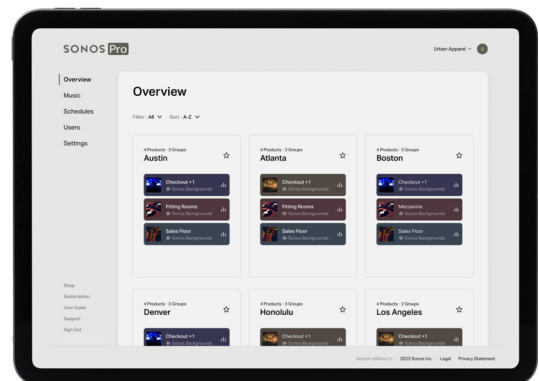

Zones: Streamlined system management

Enjoy easier system control with dedicated zones, where multiple speakers work together in sync. Play different music in each zone and temporarily group zones together to manage sound in larger spaces or for specific events.

With Sonos, every area of your establishment becomes an opportunity to elevate the customer experience and strengthen your brand presence.

Colors indicate different zones.

1 Era 100 Pro