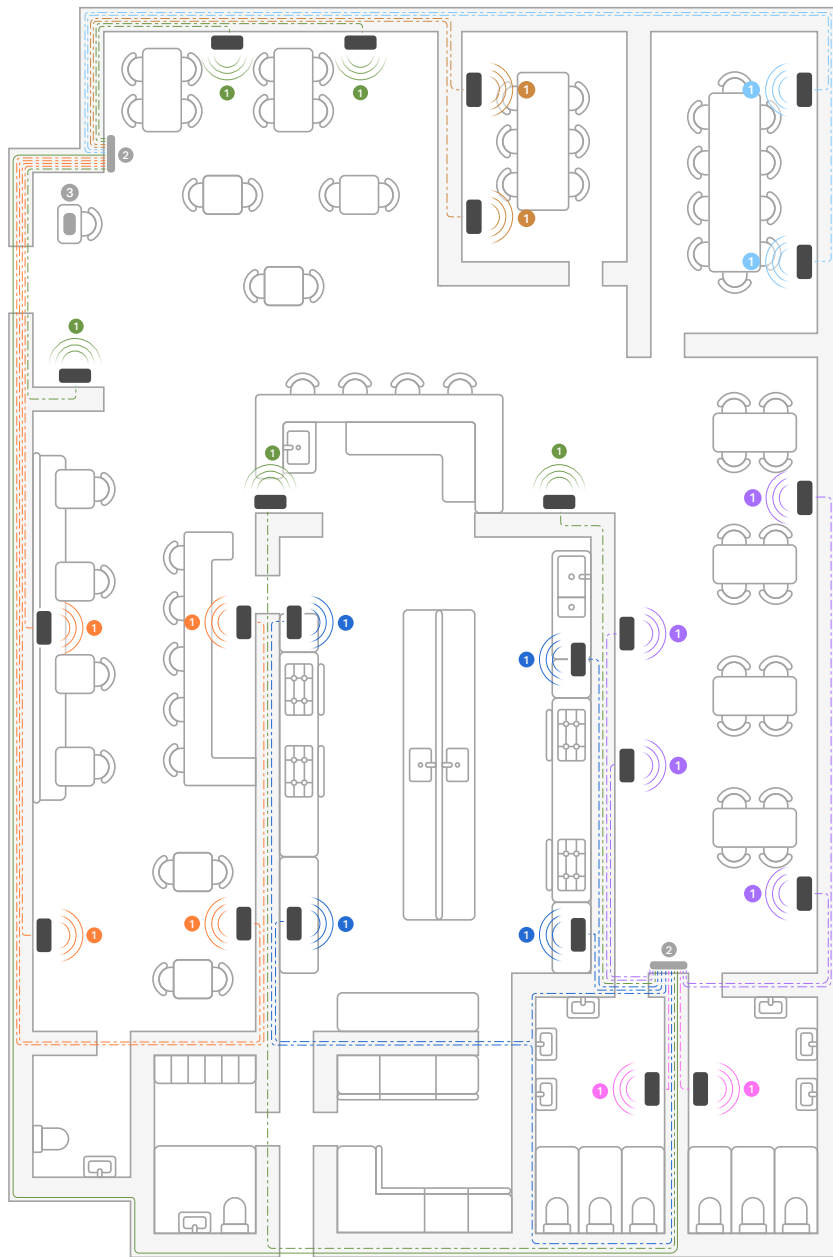

## Zones: Streamlined system management

Enjoy easier system control with dedicated zones, where multiple speakers work together in sync. Play different music in each zone and temporarily group zones together to manage sound in larger spaces or for specific events.

With Sonos, every area of your establishment becomes an opportunity to elevate the customer experience and strengthen your brand presence.

Colors indicate different zones.

1 Era 100 Pro

Sample system:

Era 100 Pro — PoE Switch — Mobile Device Controller

**Large restaurant** 6000 sq ft, 7 zones: Host stand / entrance area, five dining areas (two private dining rooms), bar area, chef's table by the kitchen, BOH, and restrooms